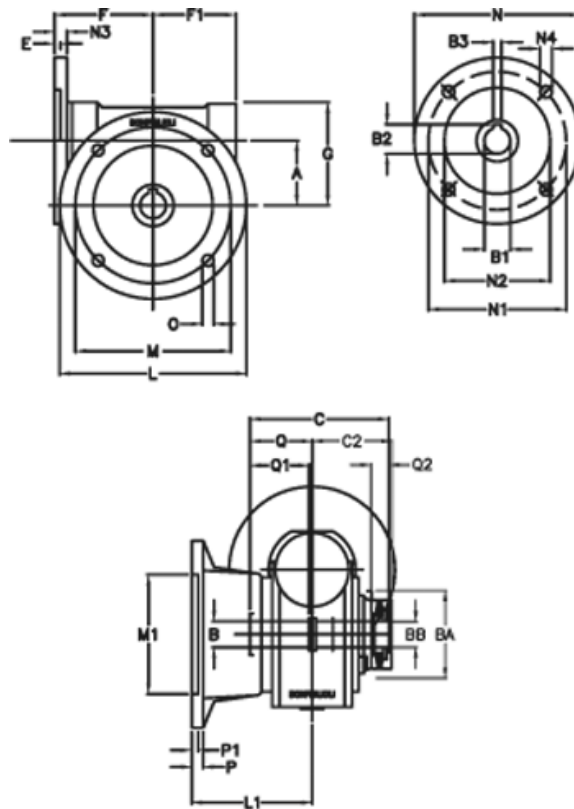

Article number: 390204402042216

Description: Worm Gear with Torque Limiter  
VF 44-L1-F-20-P63B5

## Measures

a = 44.60	C2 = 48	m = 87	P = 9
B = 18	Description = VF 44F-xx-63B5	M1 = 60	P1 = 7
B1 E7 = 11	E = 2.0	N = 140	Q = 32.0
B2 = 12.8	F = 65	N1 = 115	Q1 = 32
B3 H9 = 4	F1 = 54	N2 = 95	Q2 = 12
BA = 40	g = 71	N3 = 10.5	
BB H7 = 11	L = 110	N4 = 9.5	
C = 79	L1 = 60.5	O = 8.5	